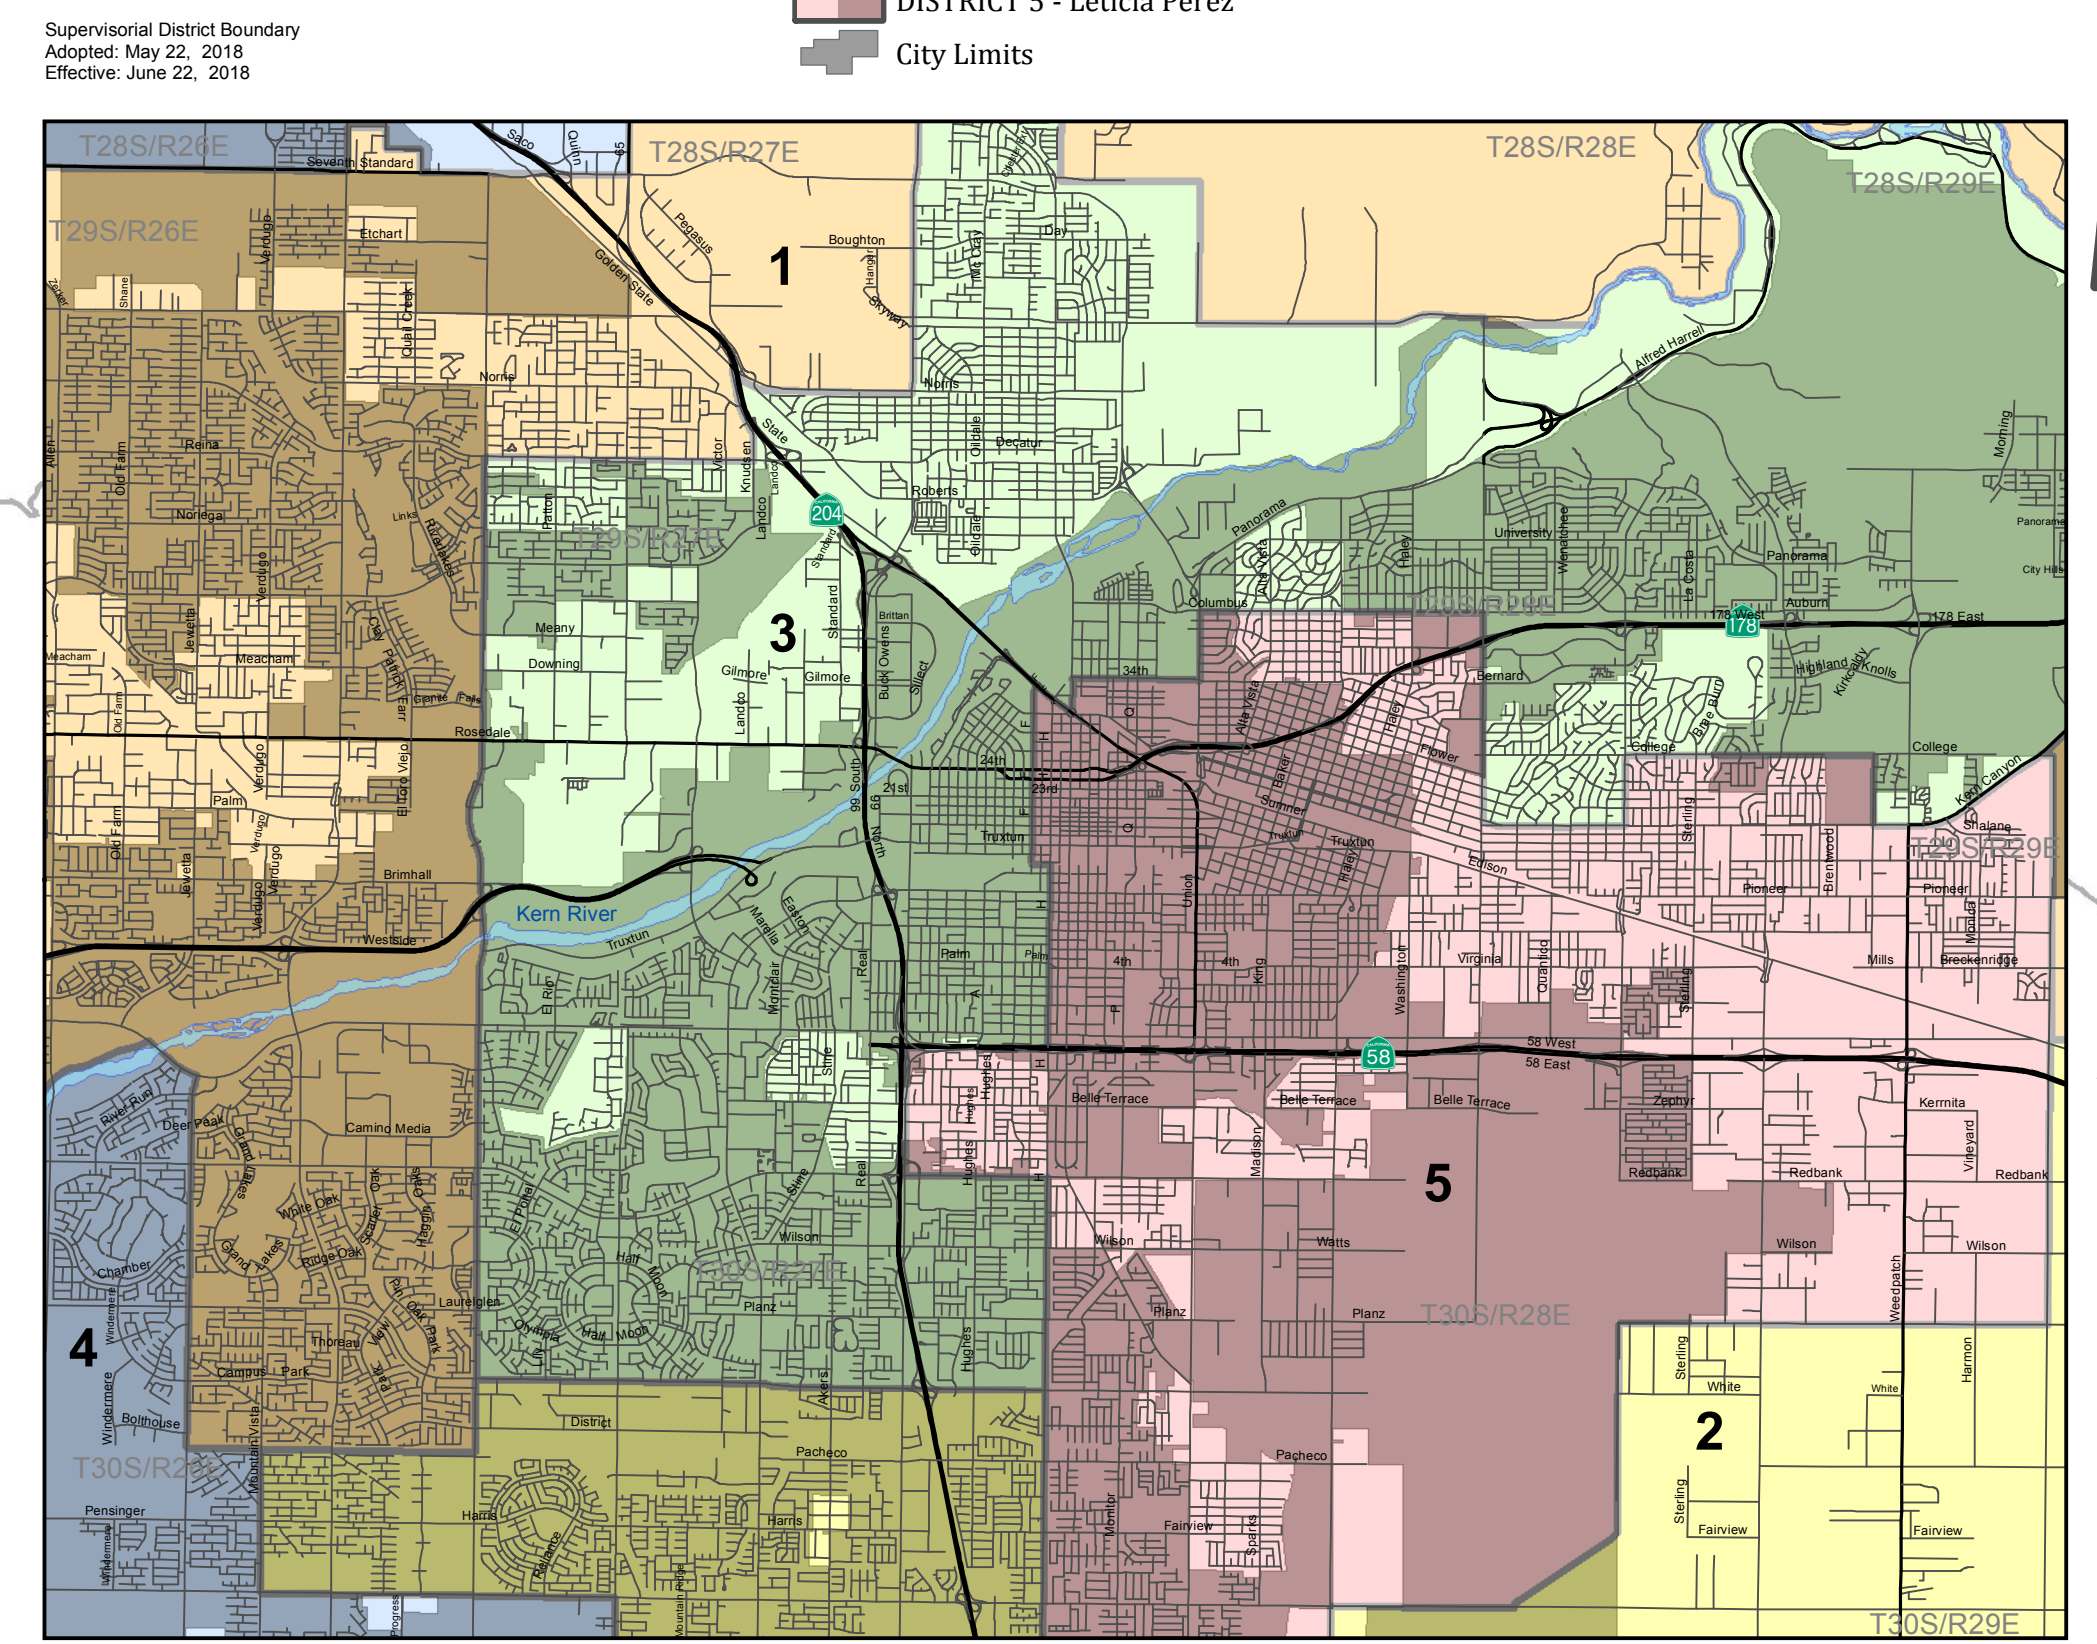

Inset - Bakersfield Area